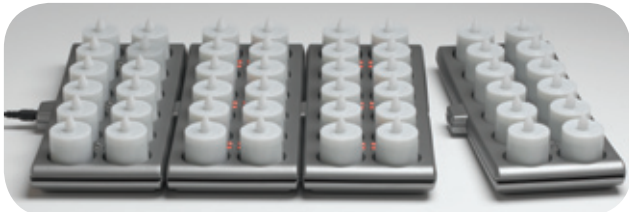

smartTM
candle

@work

flicker without the flame

@events

Smart Candle Platinum Rechargeable 12-Set

(SC2545) Includes: 12 NiMH Professional rechargeable candles, 1 charging base, 1 power adaptor. Notes: Candle Dimensions (34x40mm), 12 to 15 hours per 8 hour charge. Candle Holders sold separately.

Simply a host's delight!

Rechargeable Sets

- 12 hours of flickering candle light per charge
- 8 hour simple dock and recharge system
- Long-lasting wind-proof ambient light
- Multi-Tray Recharge Station:
- Up to 4 Charging Trays can be connected using one Adaptor
- Individual Candle ON/OFF Switch
- Battery Charge Indicators
- Dual Standard and Silicone Candle Docking